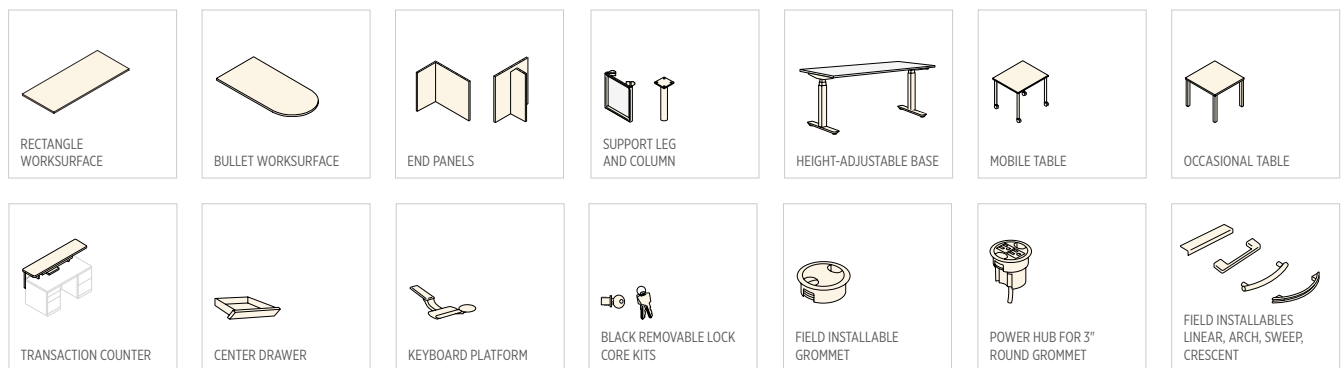

ADDITIONAL COMPONENTS