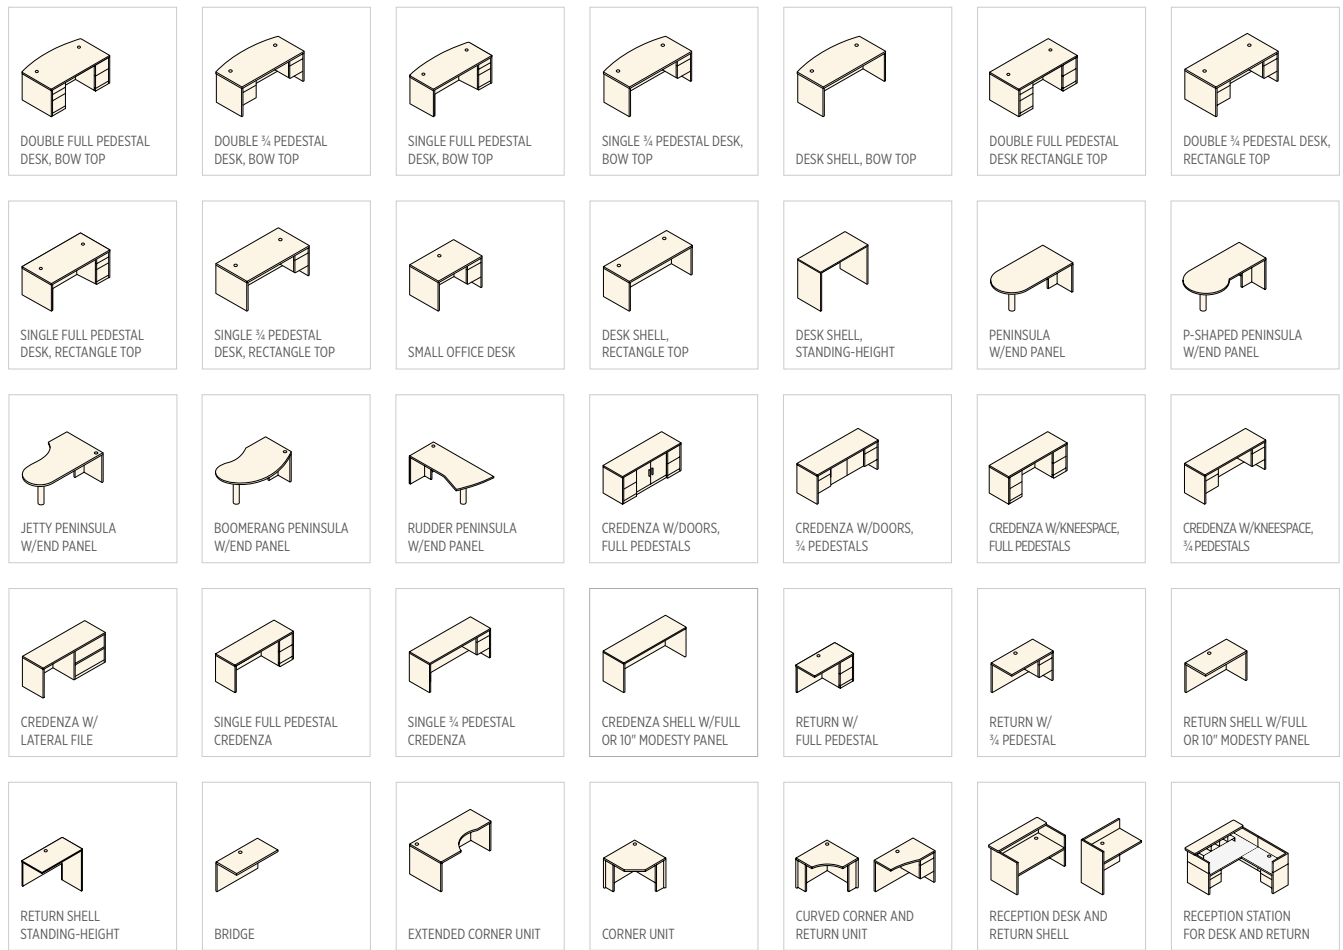

DESKS

MODULAR AND MOBILE PEDESTALS

For use under desk, credenza and return shells; unfinished top and back