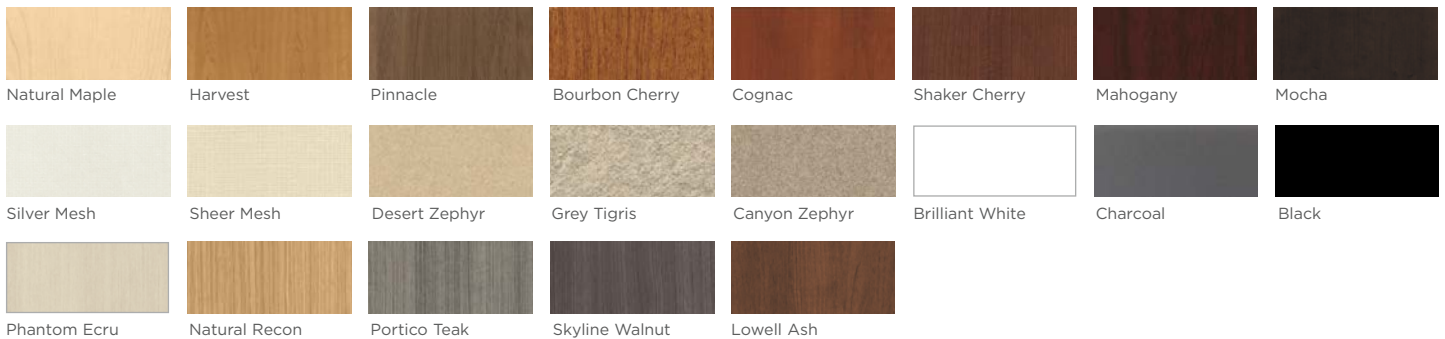

Shown with Solve and Accommodate seating.
Inspired by HON color palette Diplomat.

Shown with Ignition and Soothe seating. Inspired by HON color palette Midnight.

EXPRESS YOUR STYLE

Every company has a unique style and culture, and the 10500 Series can reflect any desired aesthetic with an expansive collection of scratch-, stain-, and spill-resistant laminate finishes. Further personalize your space with wood or frosted doors, optional handle selections, and power grommets that bring technology wherever needed. O-legs and post legs create a lighter aesthetic in open areas, while modesty panels increase privacy above and below the worksurface.

LAMINATES

HANDLE ACCESSORY OPTIONS*

* Handles are available in multiple finishes.

A-B. DOORS
Choose from wood doors or frosted doors with silver frames.

C-D. SCREENS
Available as below worksurface modesty panels or above worksurface privacy screens.