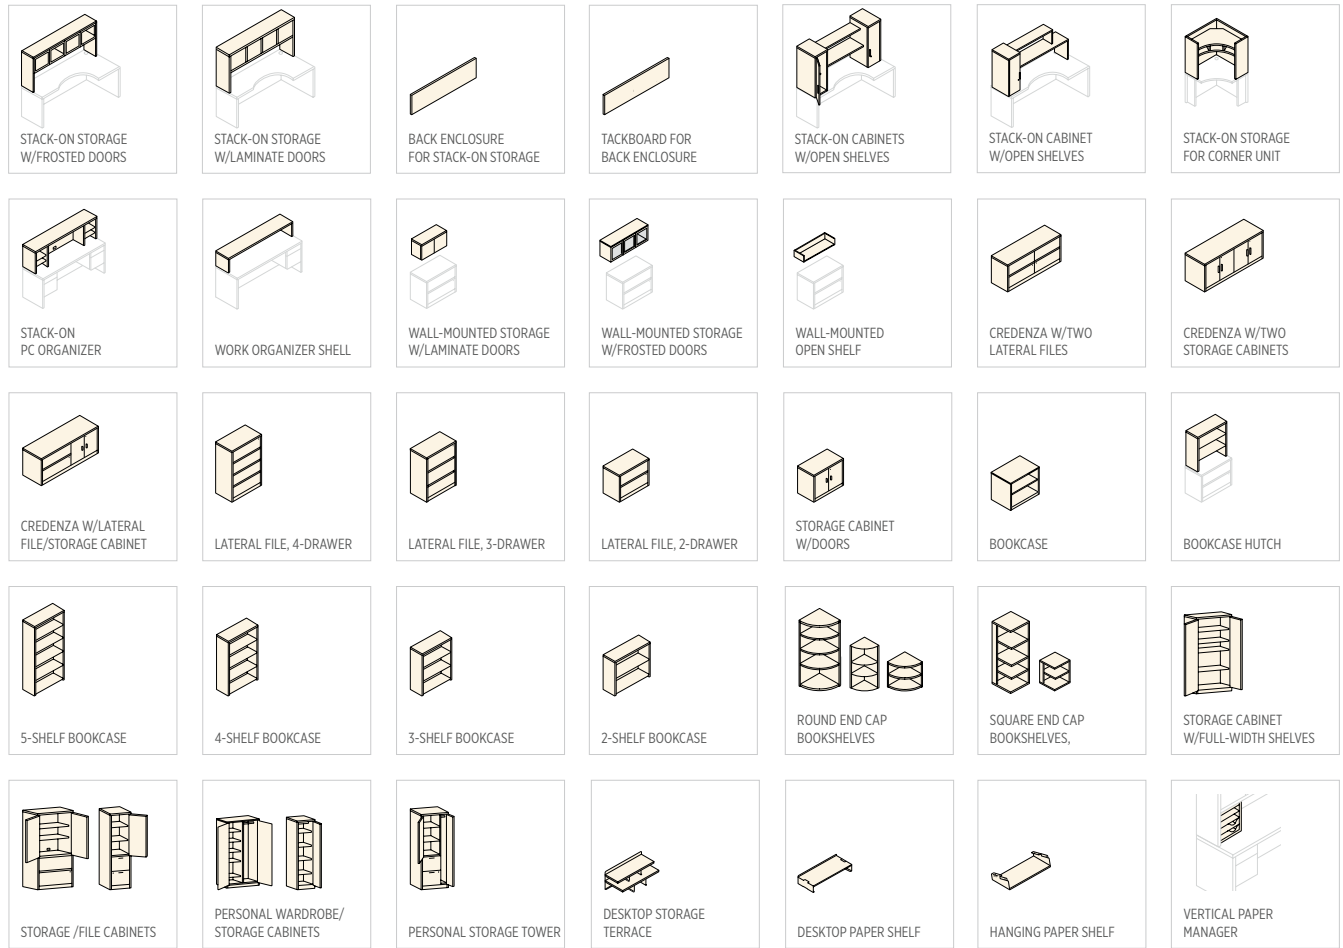

STORAGE

ADDITIONAL COMPONENTS